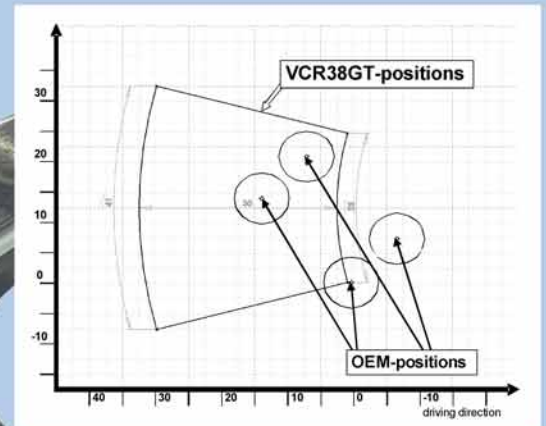

vcr38.gt - KT02-*

rearsets KTM

vers. 002 / 07

gilles.tooling

vcr38gt.rearsets

* BO=black-orange, B=black, GB=gold-black, BG= black-gold

vcr38gt.features

- continuously adjustable
- standard and reverse shifting possible
- carbon heel protector
- no play, double ball-bearing gear and brake lever
- gear lever with rolling toe piece
- toepiece adjustable
- hard anodized color combinations
- exclusive KTM color black-orange
- TÜV-parts certificate